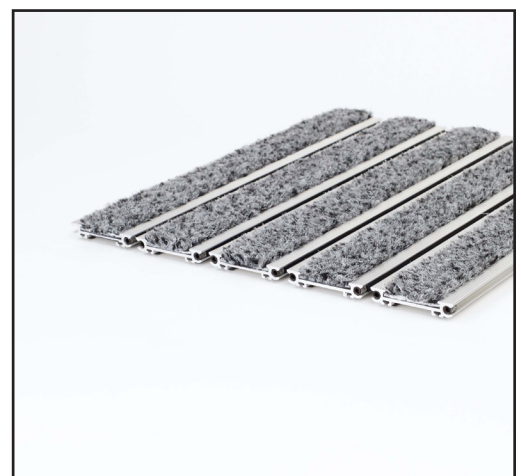

basemat mb-400

LIGHT - MEDIUM TRAFFIC ENTRANCE SYSTEM

INDOOR/OUTDOOR WIPER/SCRAPER

BaseMat MB-400 series mats are ideal for light to medium traffic entrances and are an economical barrier for dirt, mud and snow. Effective in recessed wells and surface mounted, the vinyl hinges are quiet and allow you to roll up the mat for easy removal and cleaning. This series offers a large variety of inserts to meet your needs.

PERFECT FOR

OUTDOORS

VESTIBULES

LOBBIES

LIGHT TO MEDIUM TRAFFIC ENTRANCES

individual sizes

Custom order

face style

Grid with various insert options

edging

Available

backing

Vinyl cushions

thickness

3/8 in. (9.5 mm.)

colour(s)

24 available

warranty

2 year

edgewood
matting

edmonton
vancouver
toronto
edgewoodgroup.ca

November 18, 2021

CALL FOR DETAILS OR TO REQUEST A SAMPLE

1.800.668.1776

P 780.466.2084 • F 780.468.9104

E inquiries@edgewoodgroup.ca