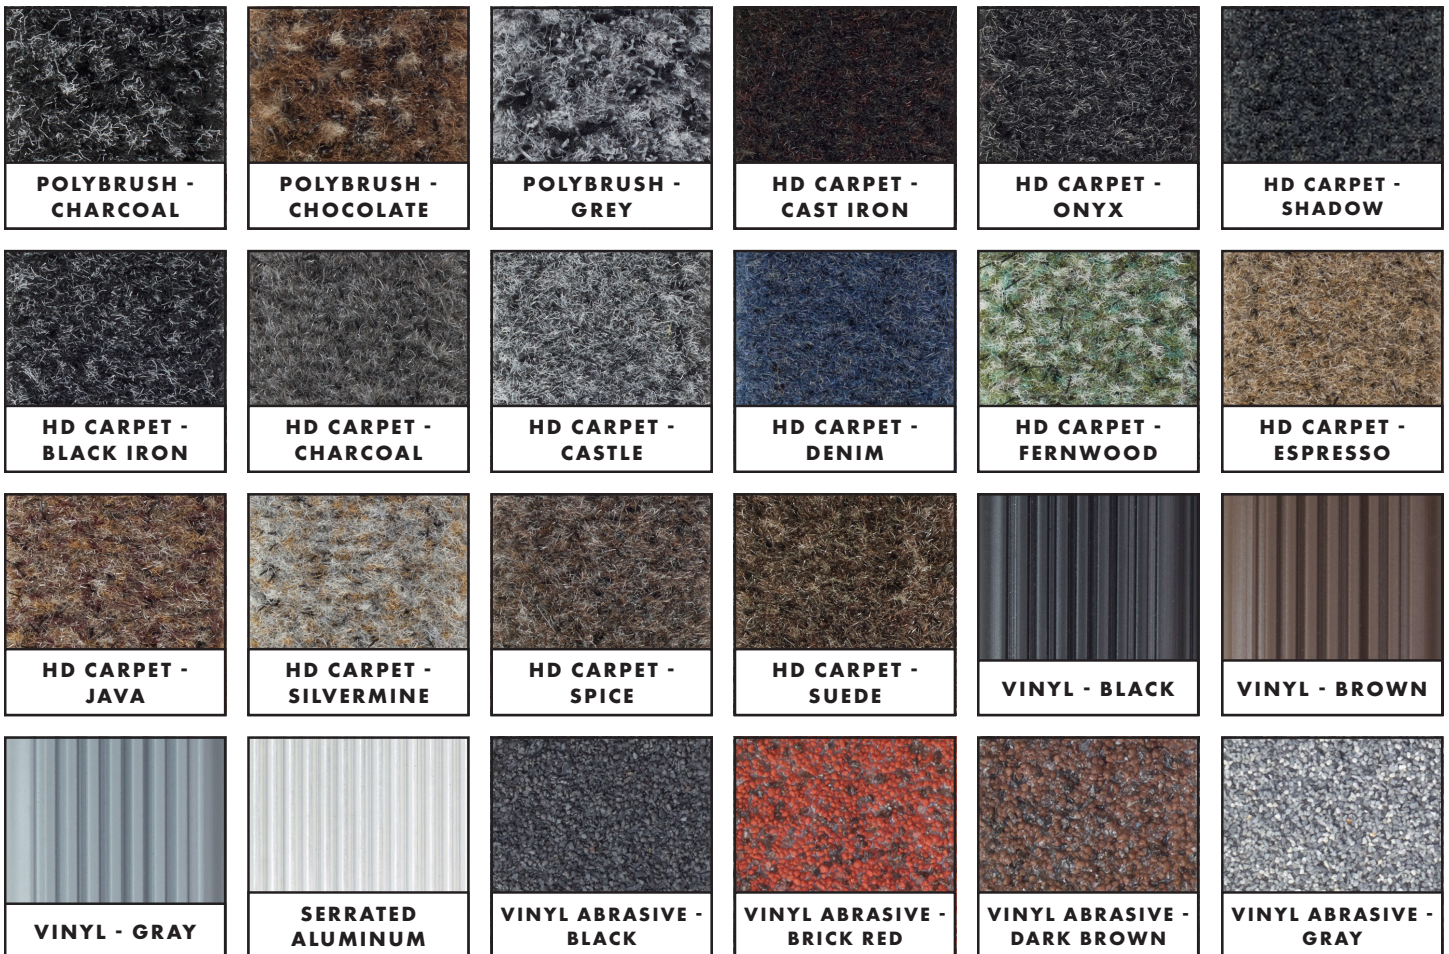

basemat mb-400

construction

Aluminum mat

recycled content

49% pre-consumer

SWATCHES

edmonton
vancouver
toronto
edgewoodgroup.ca

November 18, 2021

CALL FOR DETAILS OR TO REQUEST A SAMPLE

1.800.668.1776

P 780.466.2084 • F 780.468.9104
E inquiries@edgewoodgroup.ca